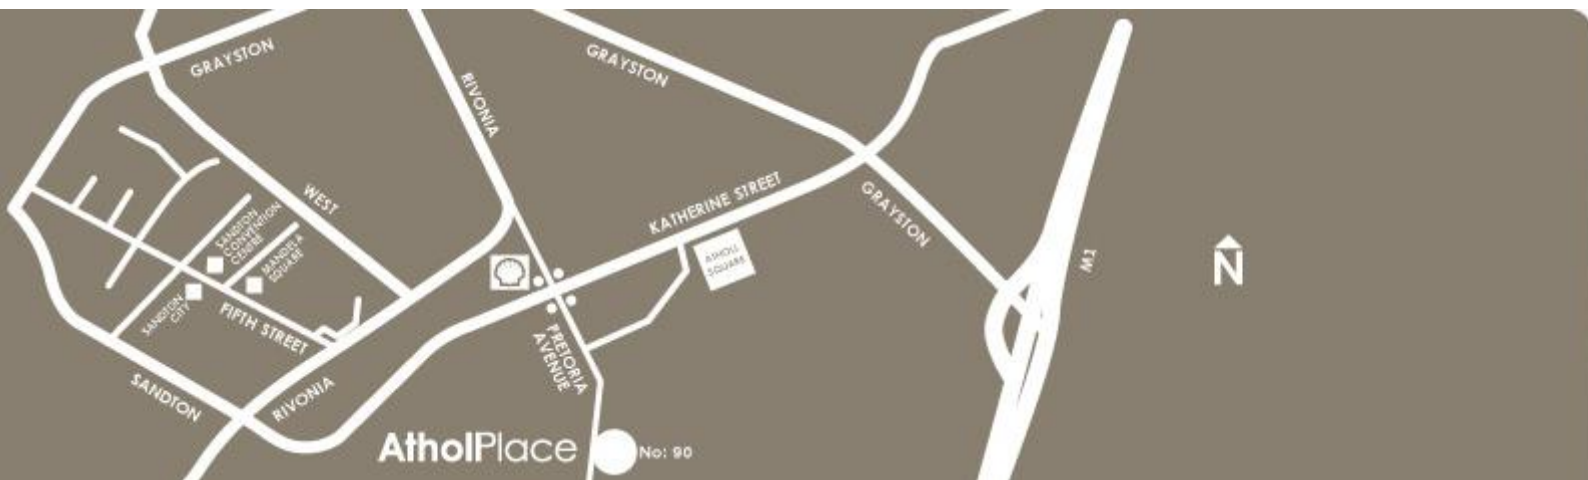

**DIRECTIONS FROM  
JOHANNESBURG O.R. TAMBO INTERNATIONAL AIRPORT  
TO  
ATHOLPLACE HOUSE & VILLA**

- From O.R. Tambo enter the R24 then continue onto N12 (signs for N12/Johannesburg).
- At the interchange, bear left onto the N3 (flyover bridge).
- Take the exit toward the Eastern Bypass (M1 North).
- Take the ramp onto the De Villiers Graaf Motorway.
- Turn right at the Grayston Drive/M40 offramp, THEN BEAR LEFT INTO Katherine Street.
- After 1KM, turn left into Pretoria Avenue.
- AtholPlace is situated on your left hand side, number 90.