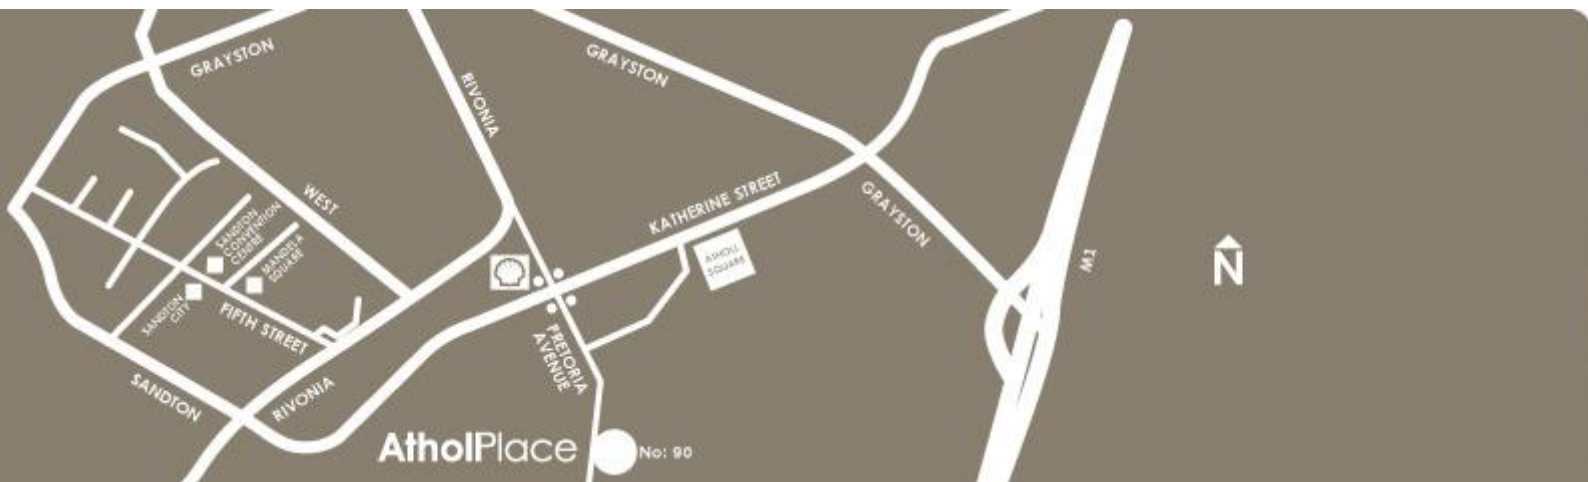

Morukuru Family®

**AtholPlace**  
HOTEL & VILLA

## DIRECTIONS FROM JOHANNESBURG O.R. TAMBO INTERNATIONAL AIRPORT TO ATHOLPLACE HOTEL & VILLA

- From O.R. Tambo enter the R24 then continue onto N12 (signs for N12/Johannesburg).
- At the interchange, bear left onto the N3 (flyover bridge).
- Take the exit toward the Eastern Bypass (M1 North).
- Take the ramp onto the De Villiers Graaf Motorway.
- Turn right at the Grayston Drive/M40 offramp, THEN BEAR LEFT INTO Katherine Street.
- After 1KM, turn left into Pretoria Avenue.
- AtholPlace is situated on your left hand side, number 90.